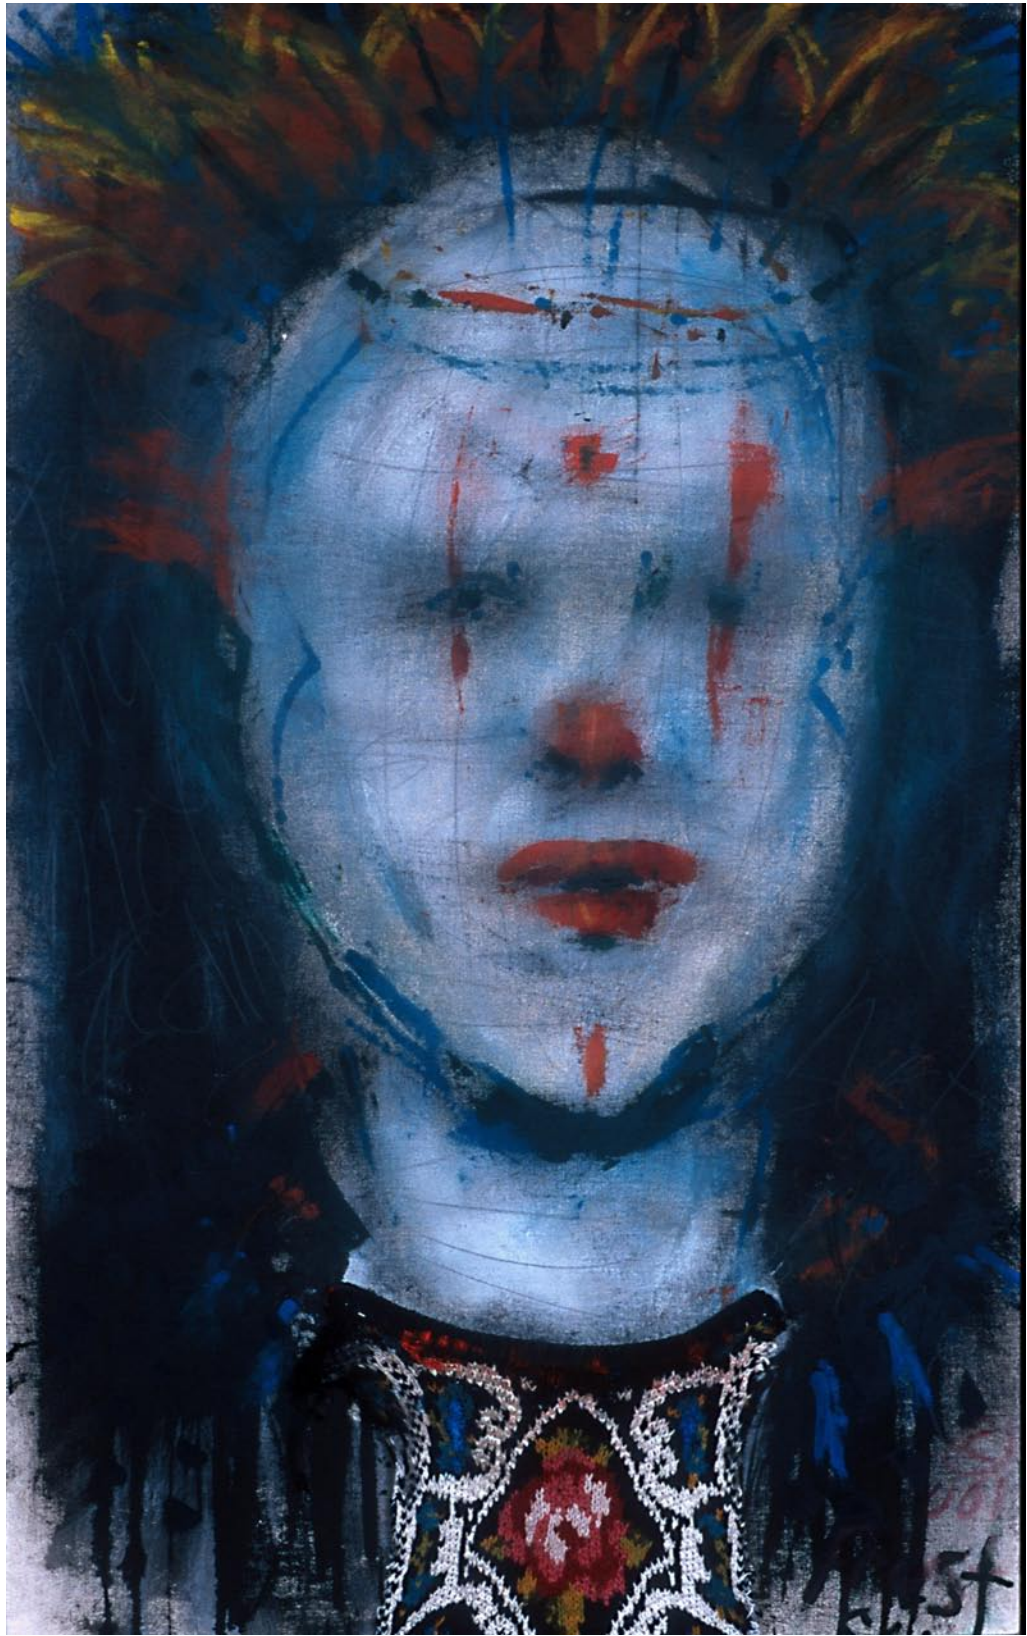

Jerry Frost

Jerry Frost has been exhibiting in the San Francisco/Bay Area for over 30 years. His unique oil painting style, though changing often between abstract, figurative and landscape, is readily recognizable by his knife textures and vivid colors. Jerry paints exclusively with house painter putty knives, ranging from 2 to 8 inches wide. He has a Masters in Art.

Here's looking at you

48" x 59"

Can't take it with you

32" x 52"

Protecting Primitive

46" x 52"

American Nickel

36" x 48"

Dog Mountain

48" x 48"

Water Line

48" x 45"

Sky View

72" x 59"