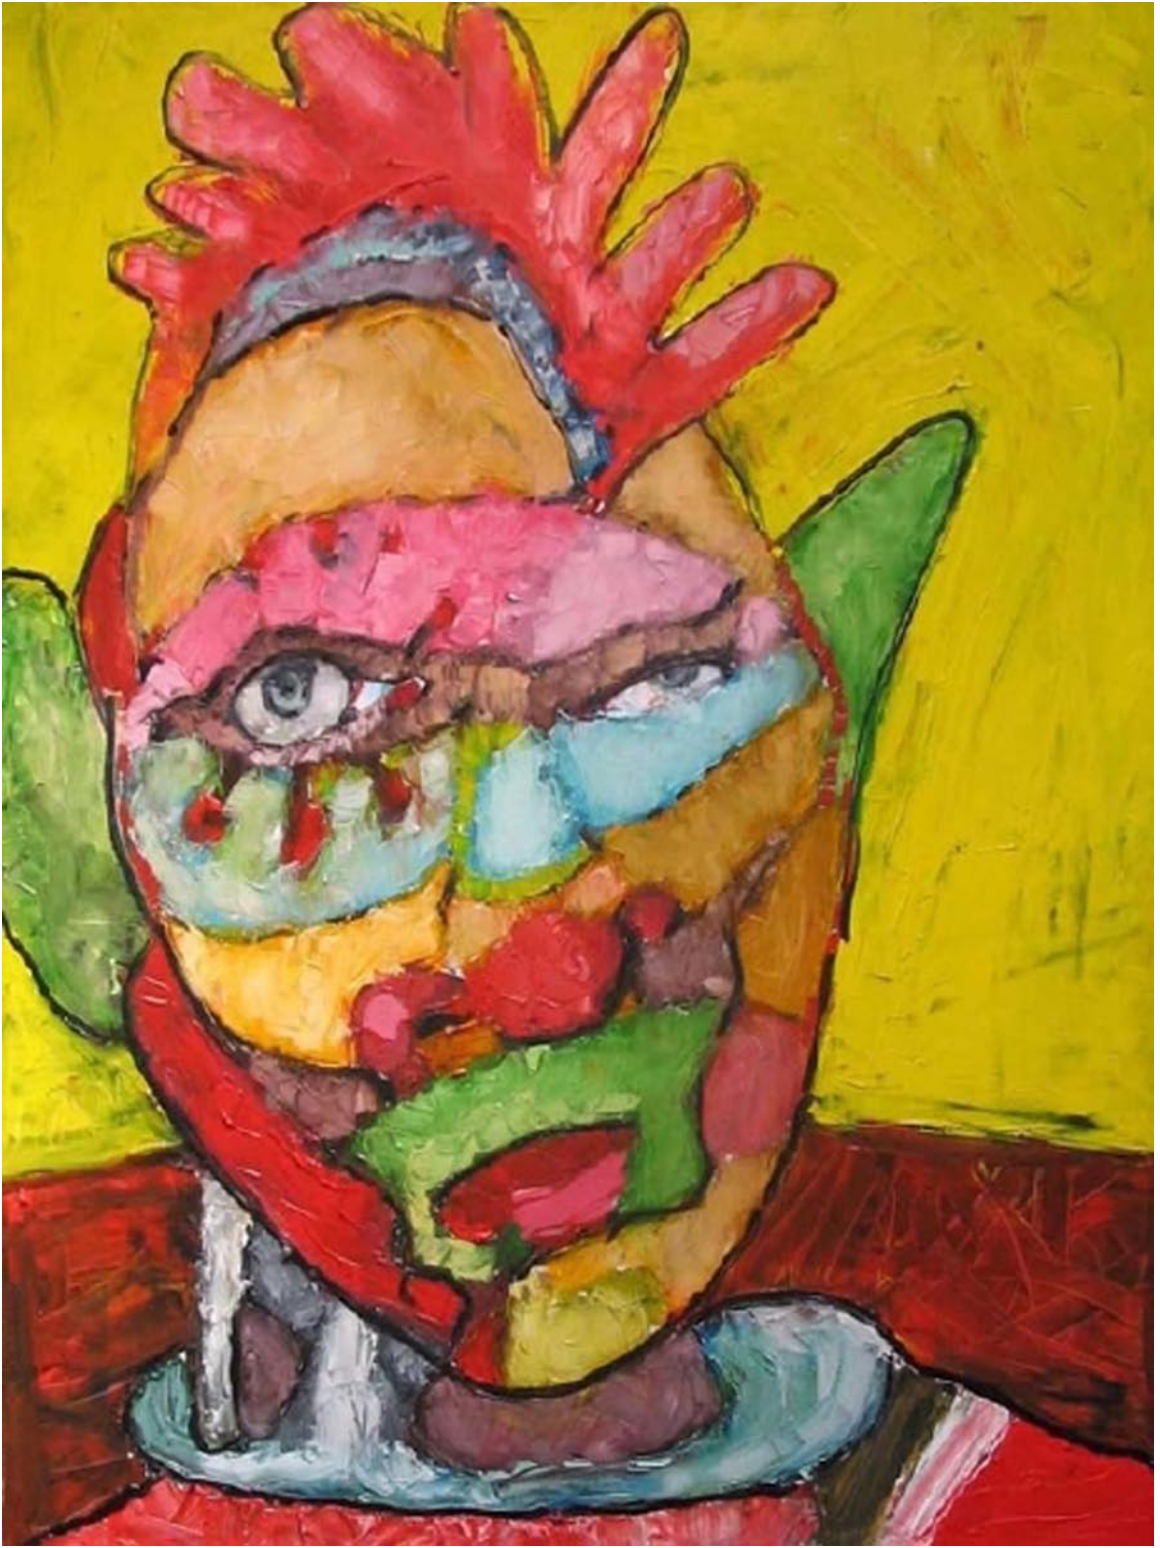

Jerry Frost

Jerry Frost has been exhibiting in the San Francisco/Bay Area for over 30 years. His unique oil painting style, though changing often between abstract, figurative and landscape, is readily recognizable by his knife textures and vivid colors. Jerry paints exclusively with house painter putty knives, ranging from 2 to 8 inches wide. He has a Masters in Art.

Here's looking at you

48" x 59"

Can't take it with you

32" x 52"

Protecting Primitive

46" x 52"

American Nickel

36" x 48"

Cocky

36" x 48"

Indian with Halo

36" x 48"

Sensation thru colors

56" x 42"

Tai Chi the Frog

36" x 48"